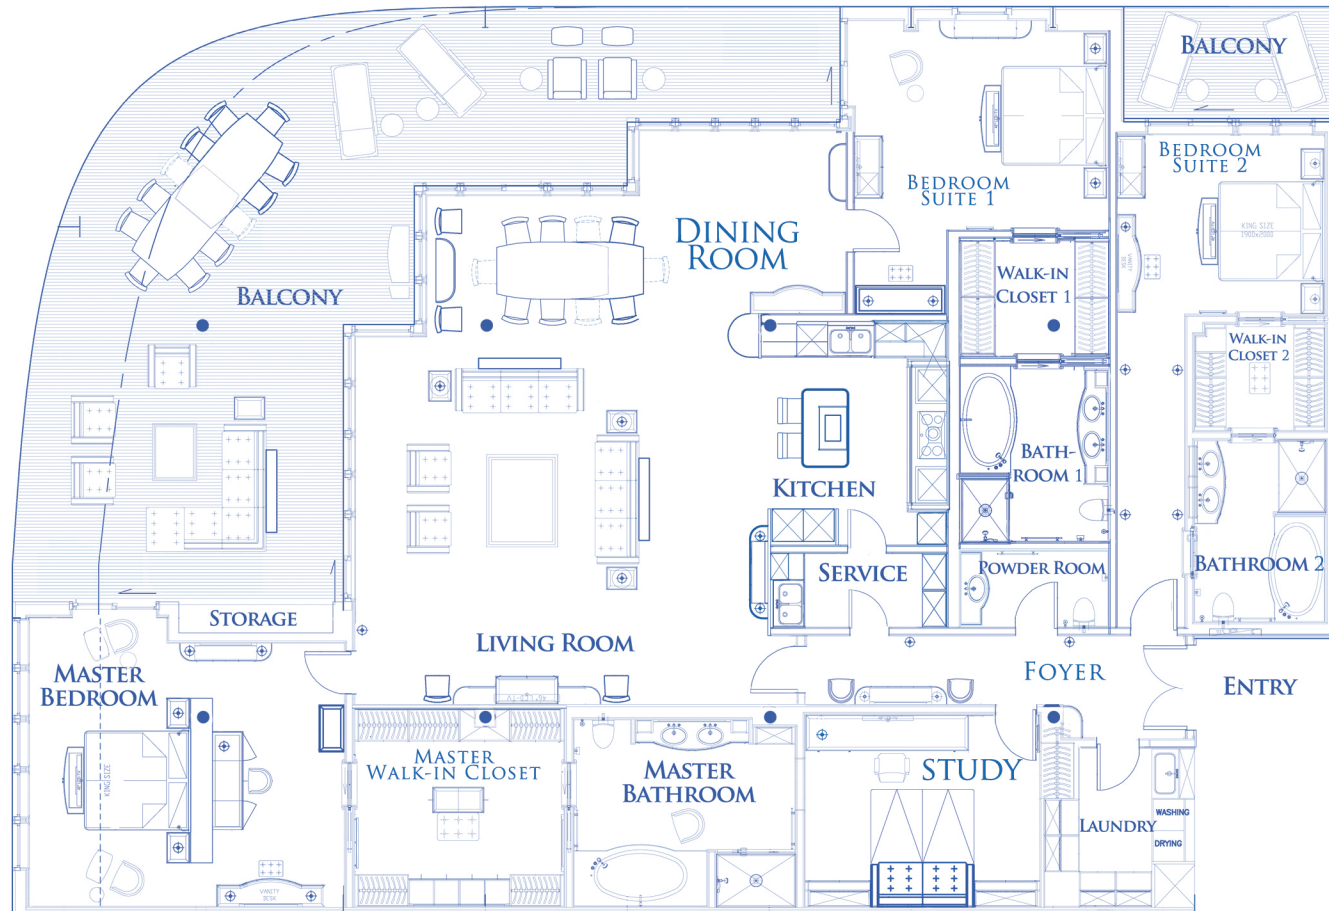

UTOPIA

Regatta Deck 12

3 to 4 bedrooms/ 3^{1/2} baths
4,520 sq ft (420 sqm) including Balconies

■ Unit locator

- Confidential, and not to be distributed to any Third Parties, without the prior written consent of Luxury Estates, Ltd.
- These preliminary drawings are subject to change, and do not represent the final design, dimensions, layouts, and/or scaling.
- Luxury Estates, Ltd. reserves the right to make changes at its sole discretion.
- The location of structural columns may vary between now and when the ship is delivered and may vary depending on whether the residence is located on the port or starboard side of the ocean liner.
- Please consult the final version of the floor plan prior to ship delivery for actual location of columns in your specific residence.