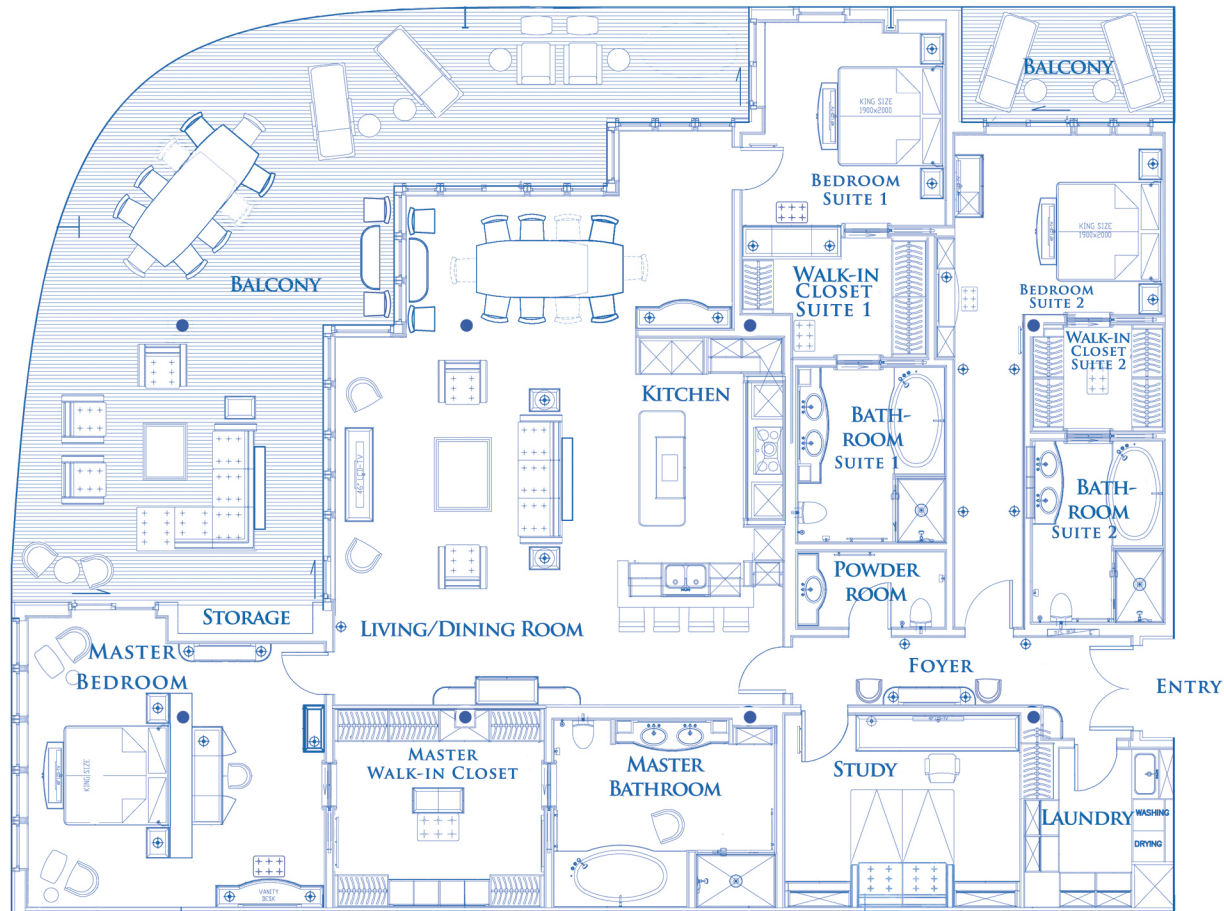

Regatta Deck 8

3 to 4 bedrooms 3^{1/2} baths
4,093 sq ft (380 sqm) including balconies

■ Unit locator

- Confidential, and not to be distributed to any Third Parties, without the prior written consent of Luxury Estates, Ltd.
- These preliminary drawings are subject to change, and do not represent the final design, dimensions, layouts, and/or scaling.
- Luxury Estates, Ltd. reserves the right to make changes at its sole discretion.
- The location of structural columns may vary between now and when the ship is delivered and may vary depending on whether the residence is located on the port or starboard side of the ocean liner.
- Please consult the final version of the floor plan prior to ship delivery for actual location of columns in your specific residence.