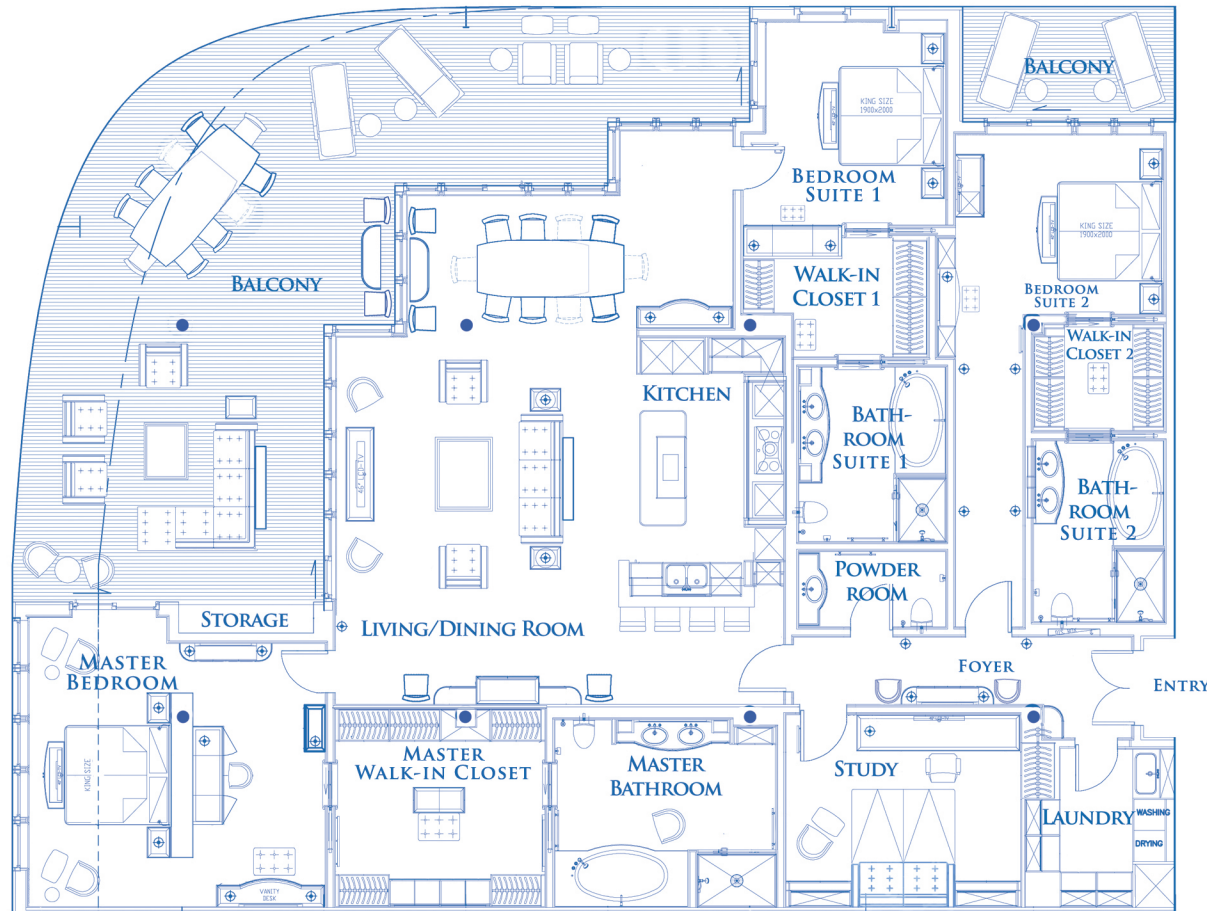

Regatta Deck 9

3 to 4 bedrooms 3^{1/2} baths
4,093 sq ft (380 sqm) including balconies

■ Unit locator

- Confidential, and not to be distributed to any Third Parties, without the prior written consent of Luxury Estates, Ltd.
- These preliminary drawings are subject to change, and do not represent the final design, dimensions, layouts, and/or scaling.
- Luxury Estates, Ltd. reserves the right to make changes at its sole discretion.
- The location of structural columns may vary between now and when the ship is delivered and may vary depending on whether the residence is located on the port or starboard side of the ocean liner.
- Please consult the final version of the floor plan prior to ship delivery for actual location of columns in your specific residence.