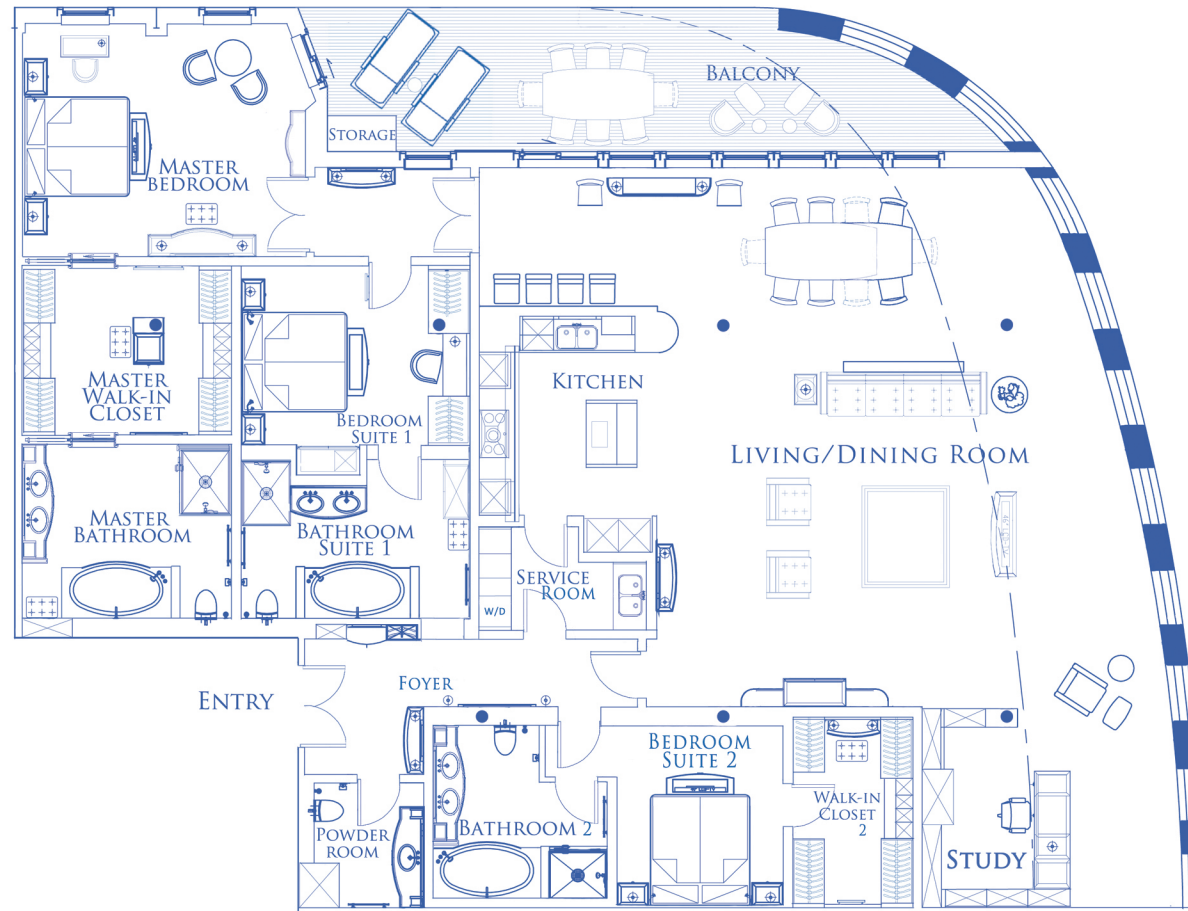

## Symphony Deck 10

3 bedrooms/3<sup>1/2</sup> baths  
3,713 sq ft (345 sqm) including balcony

■ Unit locator

- Confidential, and not to be distributed to any Third Parties, without the prior written consent of Luxury Estates, Ltd.
- These preliminary drawings are subject to change, and do not represent the final design, dimensions, layouts, and/or scaling.
- Luxury Estates, Ltd. reserves the right to make changes at its sole discretion.
- The location of structural columns may vary between now and when the ship is delivered and may vary depending on whether the residence is located on the port or starboard side of the ocean liner.
- Please consult the final version of the floor plan prior to ship delivery for actual location of columns in your specific residence.