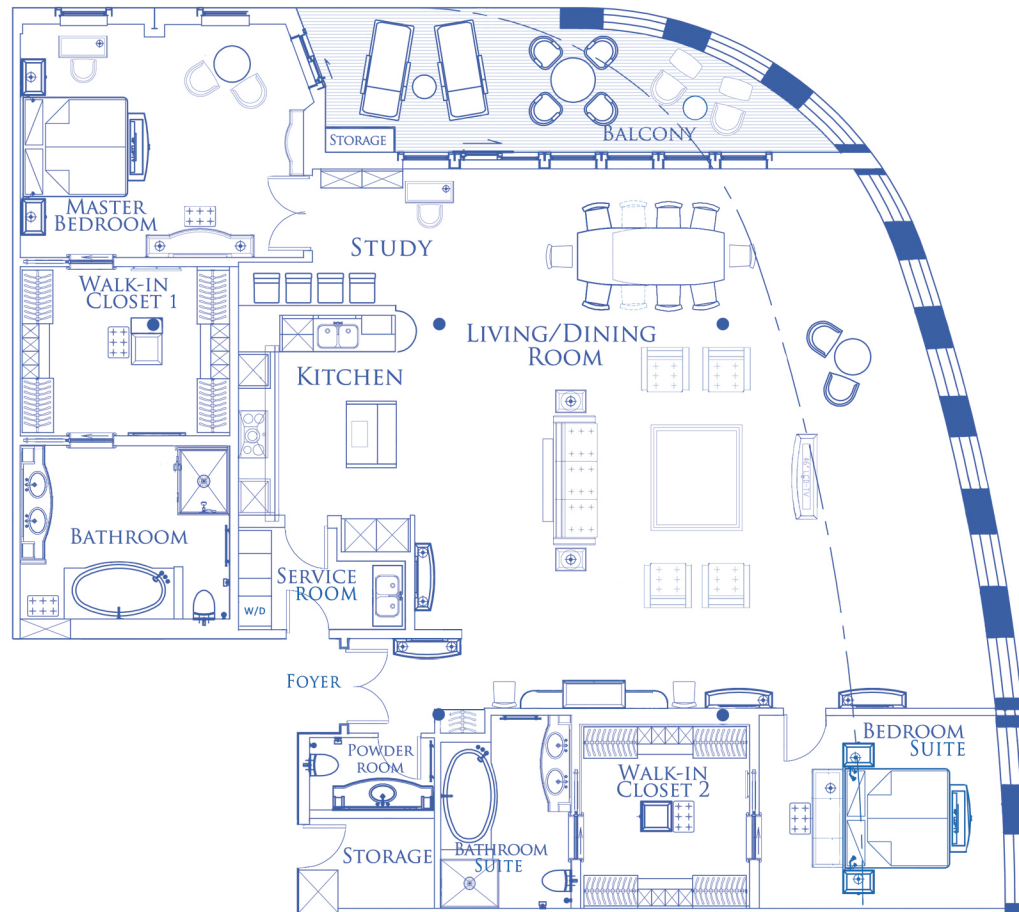

## Symphony Deck 11

2 bedrooms/2<sup>1/2</sup> baths  
3,094 sq ft (287 sqm) including balcony

■ Unit locator

- Confidential, and not to be distributed to any Third Parties, without the prior written consent of Luxury Estates, Ltd.
- These preliminary drawings are subject to change, and do not represent the final design, dimensions, layouts, and/or scaling.
- Luxury Estates, Ltd. reserves the right to make changes at its sole discretion.
- The location of structural columns may vary between now and when the ship is delivered and may vary depending on whether the residence is located on the port or starboard side of the ocean liner.
- Please consult the final version of the floor plan prior to ship delivery for actual location of columns in your specific residence.