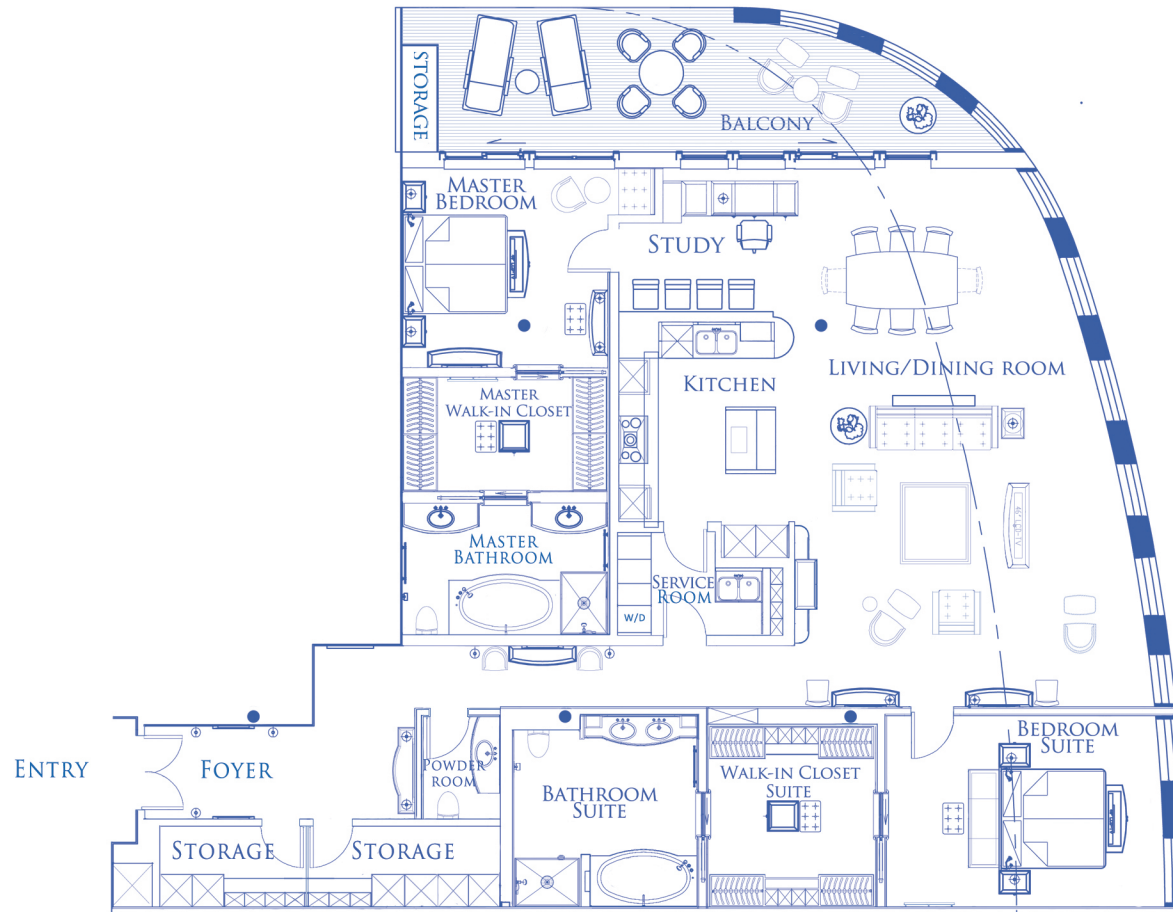

Symphony Deck 9

2 bedrooms/2^{1/2} baths
2,825sq ft (262 sqm) including balcony

■ Unit locator

- Confidential, and not to be distributed to any Third Parties, without the prior written consent of Luxury Estates, Ltd.
- These preliminary drawings are subject to change, and do not represent the final design, dimensions, layouts, and/or scaling.
- Luxury Estates, Ltd. reserves the right to make changes at its sole discretion.
- The location of structural columns may vary between now and when the ship is delivered and may vary depending on whether the residence is located on the port or starboard side of the ocean liner.
- Please consult the final version of the floor plan prior to ship delivery for actual location of columns in your specific residence.